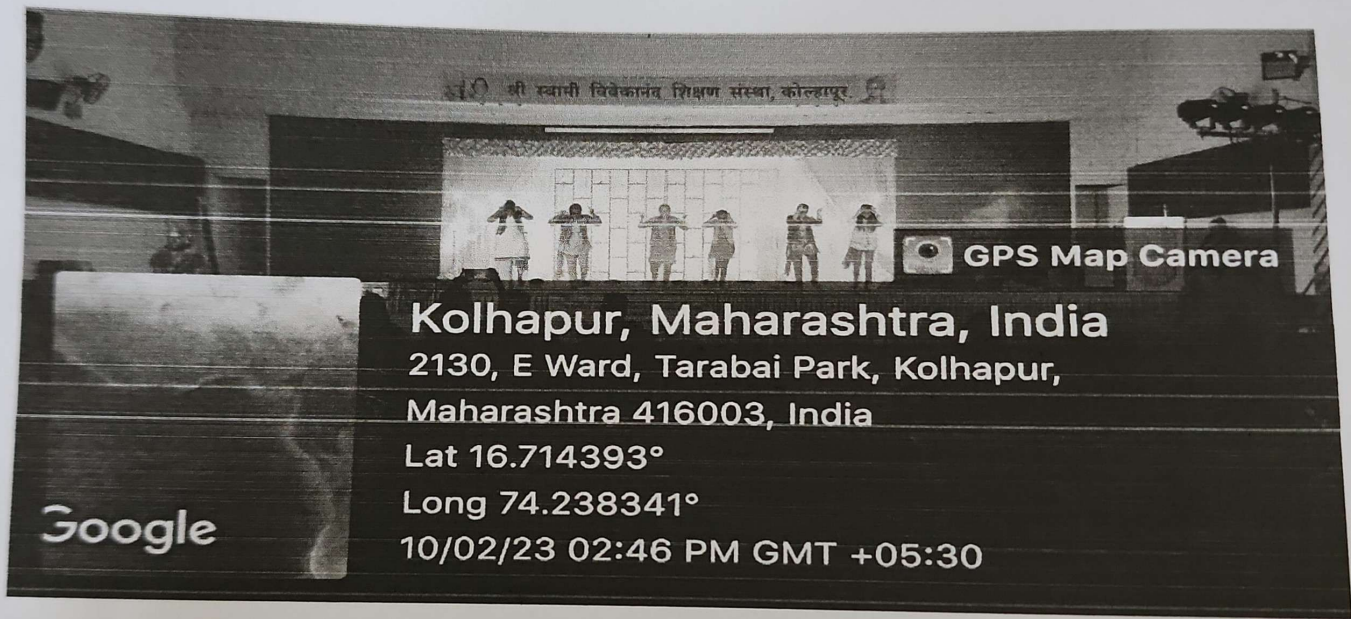

PRINCIPAL
Savitribai Phule College of Nursing
Tarabai Park, Kolhapur