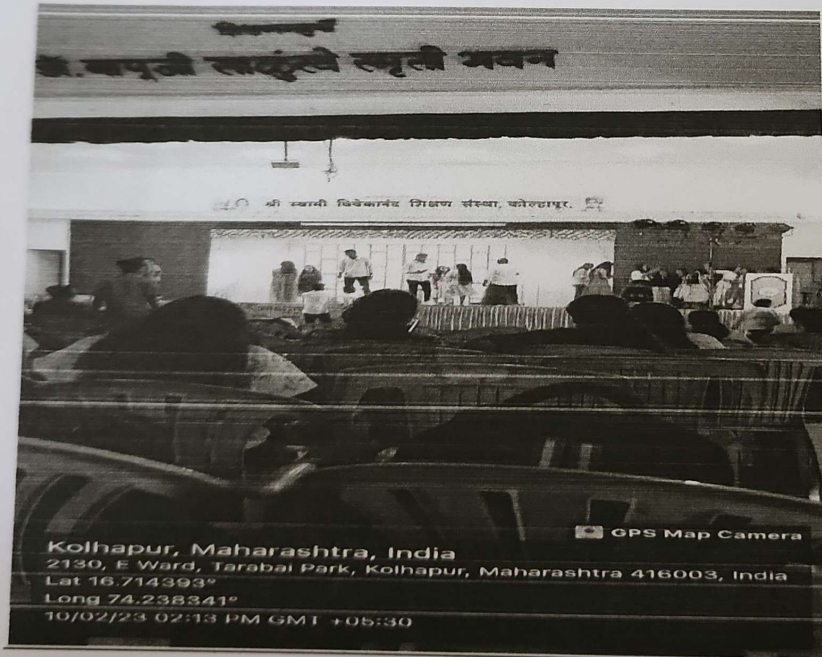

PRINCIPAL
Savitribai Phule College of Nursing
Tarabai Park, Kolhapur