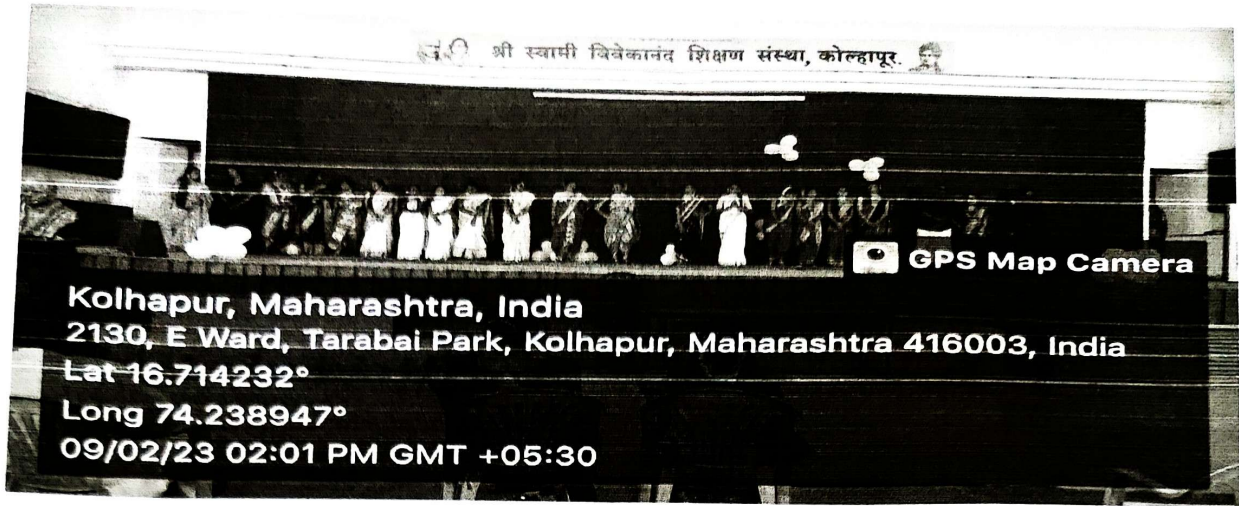

SHRI SWAMI VIVEKANAND SHIKSHAN SANTHA'S

SAVITRIBAI PHULE COLLEGE OF NRUSING

SNA week

Cultural Events

On 6th – 10th Feb 2023 Savitribai Phule College of Nursing has celebrated SNA week in which 9th – 10th Feb was celebrated as cultural events. The Incharge of cultural committee was Ms. Upasana Khandgale.

On 4th day of SNA week (9th Feb),

At 10am Rangoli competition was organized and the judges were Ms. Shweta & Mrs. Archana,

PRINCIPAL
Savitribai Phule College of Nursing
Tarabai Park, Kolhapur

At 12pm Mis-Match competition was held and the judges were Ms. Pranali & Ms. Sayali,

PRINCIPAL
Savitribai Phule College of Nursing
Tarabai Park, Kolhapur

After the lunch break, at 2:15pm hairstyle competition was organized and the judges were Ms. Sonali & Mrs. Samidha and

PRINCIPAL
Savitribai Phule College of Nursing
Tarabai Park, Kolhapur