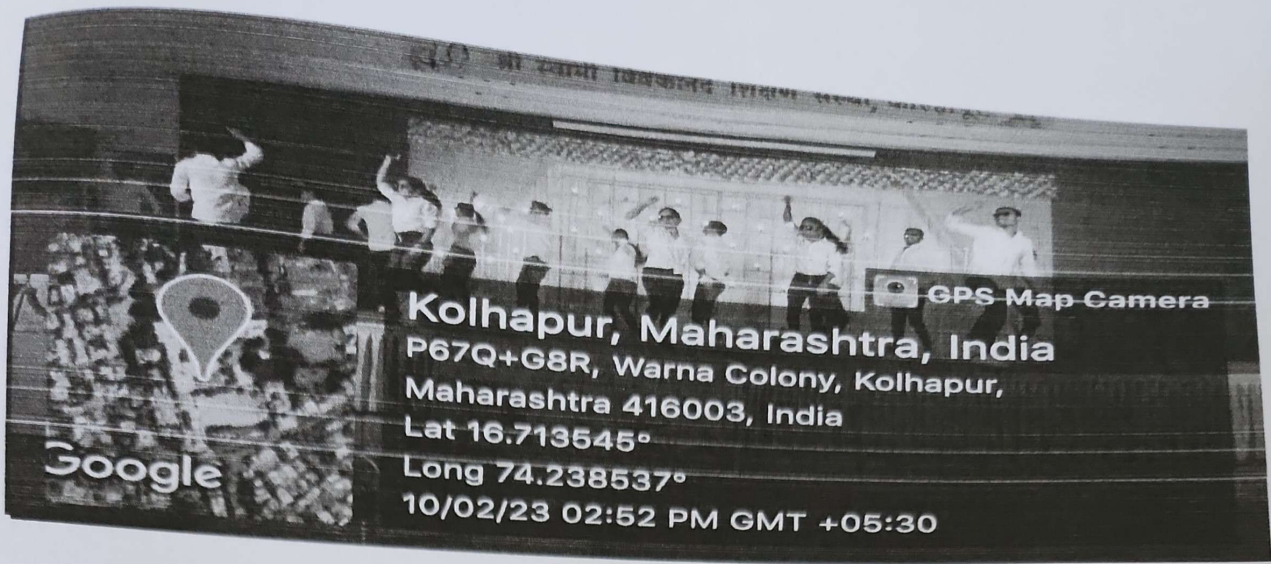

PRINCIPAL
Savitribai Phule College of Nursing
Tarabai Park, Kolhapur